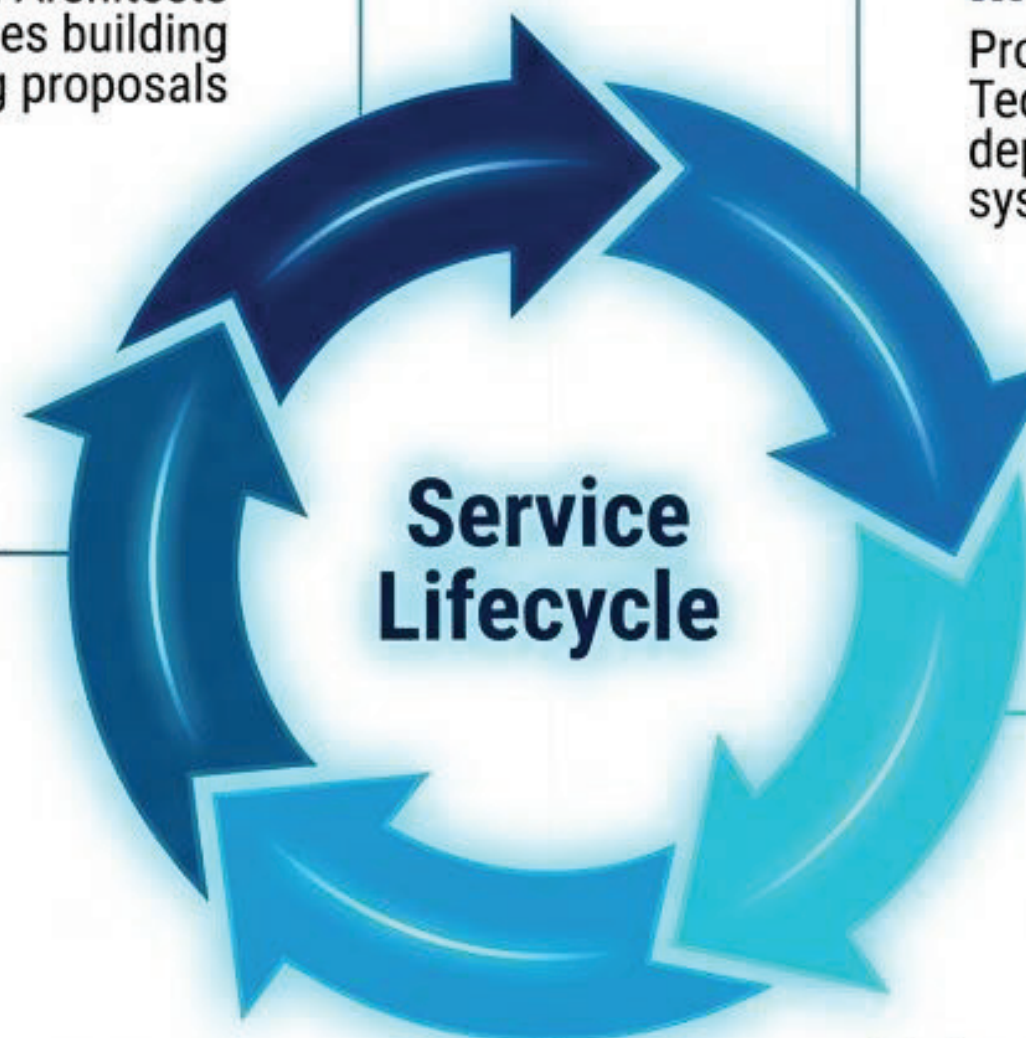

Implementation

Project Managers & Technical Engineers deploying complex systems

Continuity

Ensuring unshakeable business resilience

Operation

Service Delivery Managers & Help Desk managing system health

Enhancement

IT Audits & Capacity Planning

Real Challenges Solved with Sophisticated Enterprise Technology

Ransomware Rapid Recovery (R³)

Deploying robust BaaS/DRaaS architectures using Veeam to ensure zero data loss for enterprise clients.